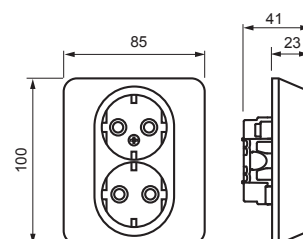

302EUJ

Navn: **Stikkontakt**
 Stikkontakt dobbel, m/jord og hurtigklemmer, innfelt
 Jussi

Type: 302EUJ

EAN: 6418677310409

EI-nummer: 1517999

Beskrivelse: 16A/250V. Innfelt dobbel stikkontakt med integrert barnevern i innsatsen som sørger for beskyttelse selv uten påmontert dekkplate. Innstikklemmer med mulighet for 4 tilkoblingspunkter per fase sørger for rask og sikker montering. IP21

Forpakning: 10/100

Enhet: STK

Teknisk spesifikasjon

Klassifisering

Kapslingsklasse IP21

Elektriske størrelser

Merkestrøm 16 A

Nominell nettspenning 250 V

Connection type Plug clamp

With hinged lid no

With child-protection yes

Label space/information surface no

Colour White

RAL-number (akin) 9010

Transparent no

Lockable no

Eject-mechanism no

302EUJ

Insulated mounting	no
With function lighting	no
With orientation lighting	no
Over voltage protection	no
Fault current protection	no
With miniature fuse	no
Special power supply	No special power supply
Mounting method	Flush mounted (plaster)
Type of fastening	Mounting with claw and screw
Material	Plastic
Material quality	Thermoplastic
Halogen free	yes
Surface protection	Untreated
Type of surface	Matt
With on/off switch	no
With loop through function	no
Rotated central insert	no
Nominal current	16 A
Nominal voltage	250 V
Phase pickup	
Suitable for degree of protection (IP)	IP21
For heavy conditions (in accordance with VDE)	no
Impact strength	
Width of device	85 mm
Height of device	100 mm
Depth of device	41 mm